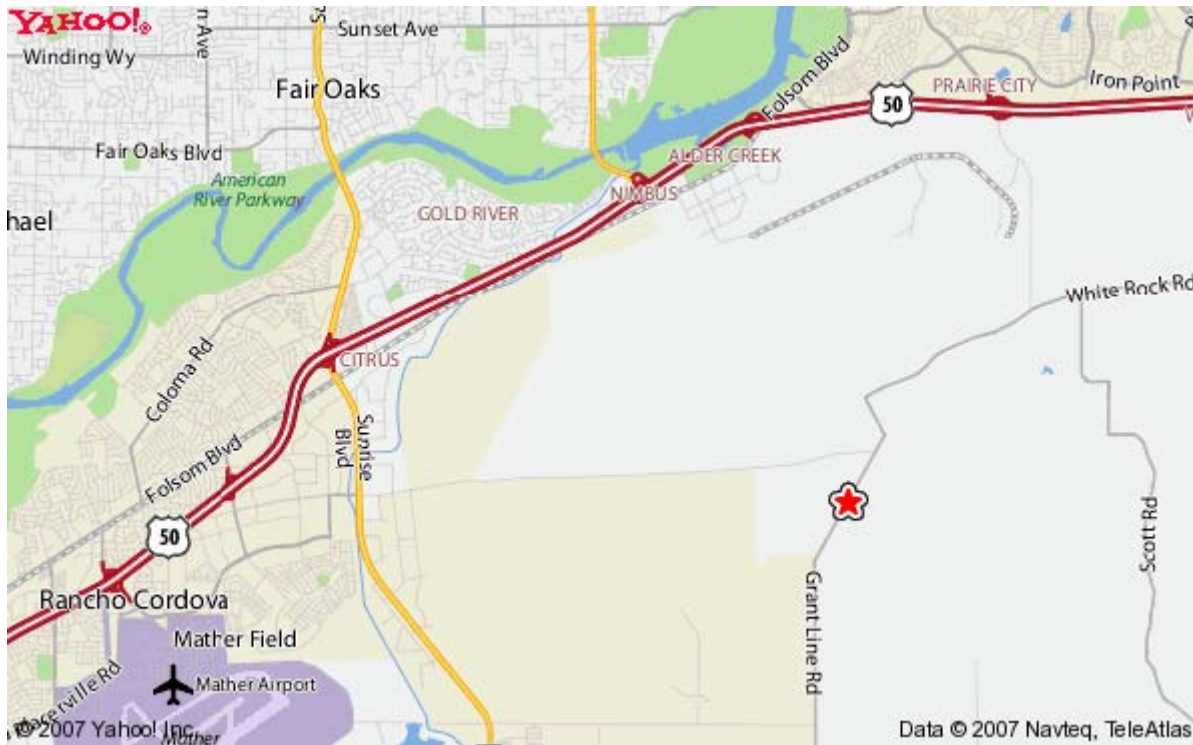

GRANTLINE
3417 Grant Line Road
Rancho Cordova, CA 95742
(916) 351-0123

From Sacramento

Take U.S. 50 east to Rancho Cordova
Exit at Zinfandel Drive and turn right
Turn left on White Rock Road
Follow White Rock Road to the "T"
At the T, turn right onto Grantline Road
Look for the Teichert sign on left

From Airport

Merge onto I-5 South toward Sacramento
Merge onto US-50 East towards South Lake Tahoe
Take Zinfandel Drive exit
Turn right onto Zinfandel Dr.
Turn left onto White Rock Road
Follow White Rock Road to the "T"
At the T, turn right onto Grantline Road
Look for the Teichert sign on left