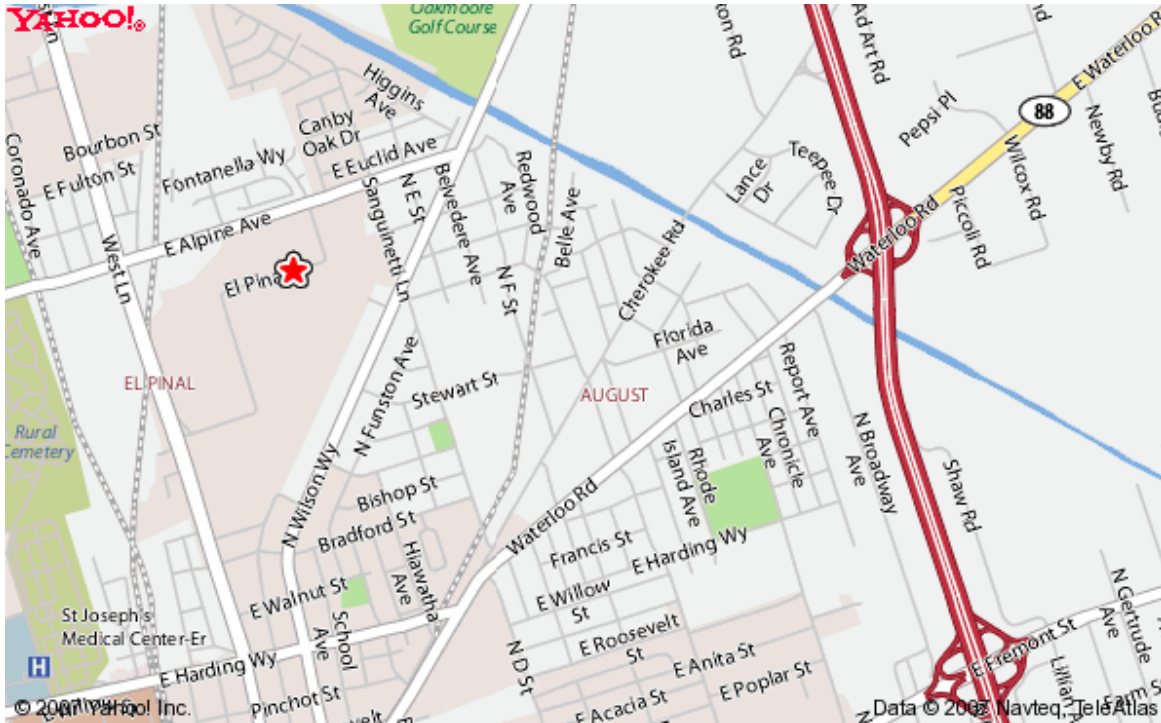

## ANGELO UTILITIES SAN JOAQUIN

1801 El Pinal Drive, Suite B  
Stockton, CA 95205  
(209) 461-3700

### From Hwy 50

US-50 W toward Sacramento  
Take CA-99 S exit toward Fresno  
Take Wilson Way exit  
Stay straight on N Wilson Way  
Veer right onto E Alpine Ave.  
Turn left onto El Pinal Dr.

### From Airport

Merge onto I-5 toward Sacramento  
Take US-50 E exit toward CA-99/ Fresno  
Take 99 south to Stockton  
Take Wilson Way exit  
Stay straight on N Wilson Way  
Veer onto E Alpine Ave.  
Turn left onto El Pinal Drive