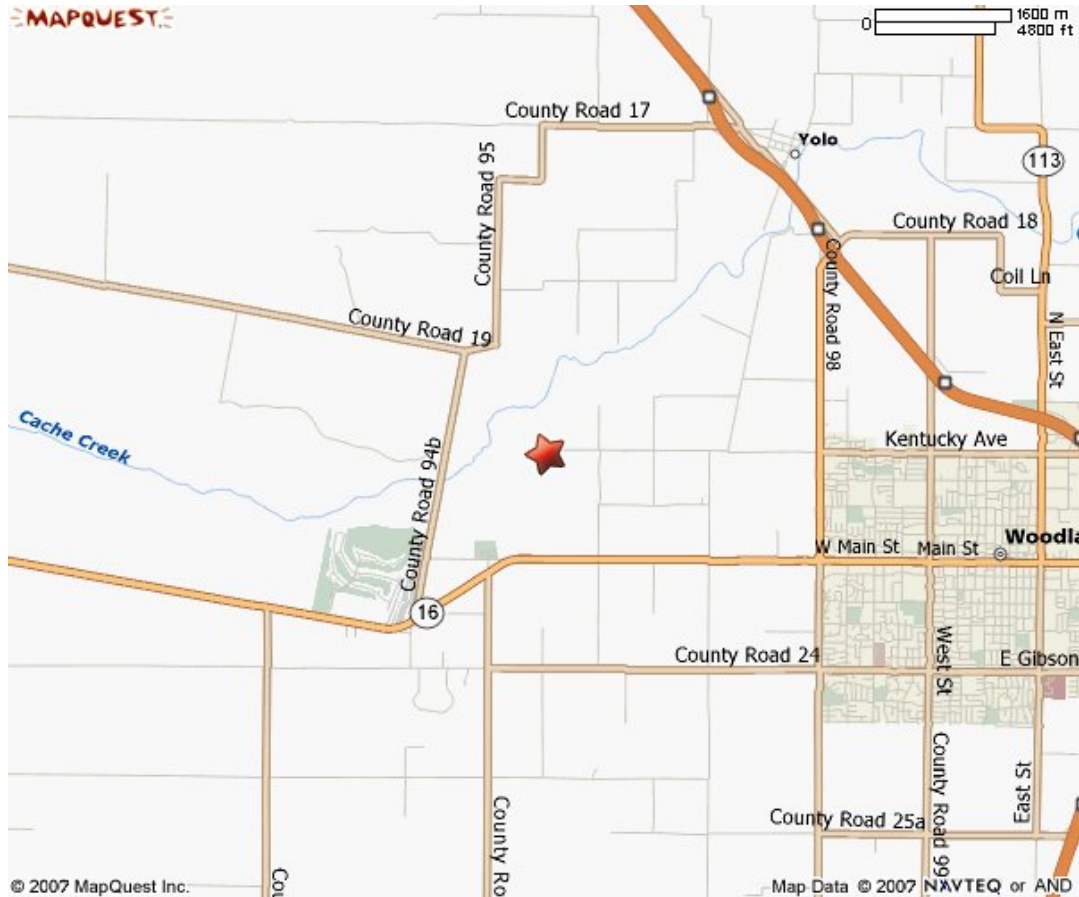

WOODLAND PLANT
35030 County Road 20
Woodland, CA 95695
(530) 661-4290

From Sacramento

Take I-5 north to Woodland
Exit Highway 16 / Esparto
Turn left and go over the freeway (County Road 98)
Turn right onto County Road 20 (Kentucky Ave)
Follow County Road 20 to the end
Please check in at the Scalehouse

From Airport

Merge onto I-5 North toward Woodland
Exit Highway 16 / Esparto
Turn left and go over the freeway (County Road 98)
Turn right onto County Road 20 (Kentucky Ave)
Follow County Road 20 to the end
Please check in at the Scalehouse