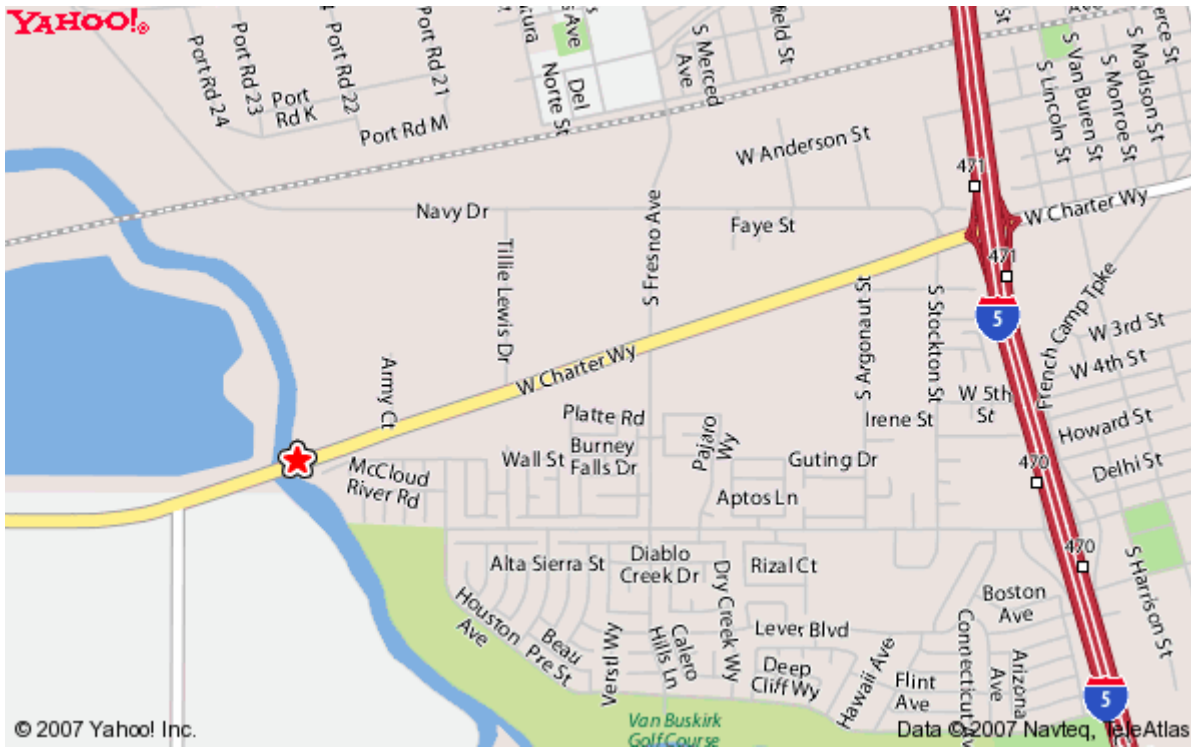

STOCKTON PRECAST
2441 W. Charter Way
Stockton, CA 95206
(201) 464-7696

From Sacramento

Take I-5 south toward Stockton
Exit on Charter Way and turn right on Charter Way
Look for the Teichert Brooks sign on your right, just past Army Court
If you cross the bridge, you've gone too far

From Airport

Merge onto I-5 toward Sacramento
Continue on I-5 south to Stockton
Exit on Charter Way and turn right on Charter Way
Look for the Teichert Brooks sign on your right, just past Army Court
If you cross the bridge, you've gone too far