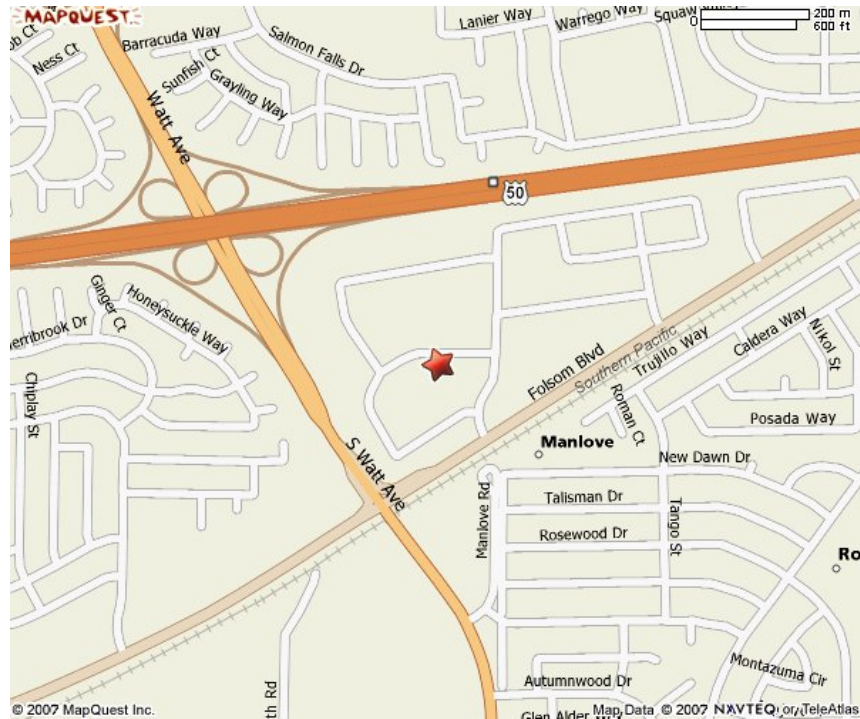

**READYMIX CONCRETE SALES**  
8950 Cal Center Drive, Suite 165  
Sacramento, CA 95826  
(916) 361-5000

#### **From Sacramento**

Take U.S. 50 east toward South Lake Tahoe  
Exit Watt Avenue South  
Turn left on Folsom Blvd  
Turn left on Manlove  
Turn left on Cal Center Drive  
Enter the first driveway on the left  
As you go in the front door (near the fountain), turn down the hallway to the right

#### **From Airport**

Merge onto I-5 S toward Sacramento  
Take U.S. 50 east toward South Lake Tahoe  
Exit Watt Avenue South  
Turn left on Folsom Blvd  
Turn left on Manlove  
Turn left on Cal Center Drive  
Enter the first driveway on the left  
As you go in the front door (near the fountain), turn down the hallway to the right