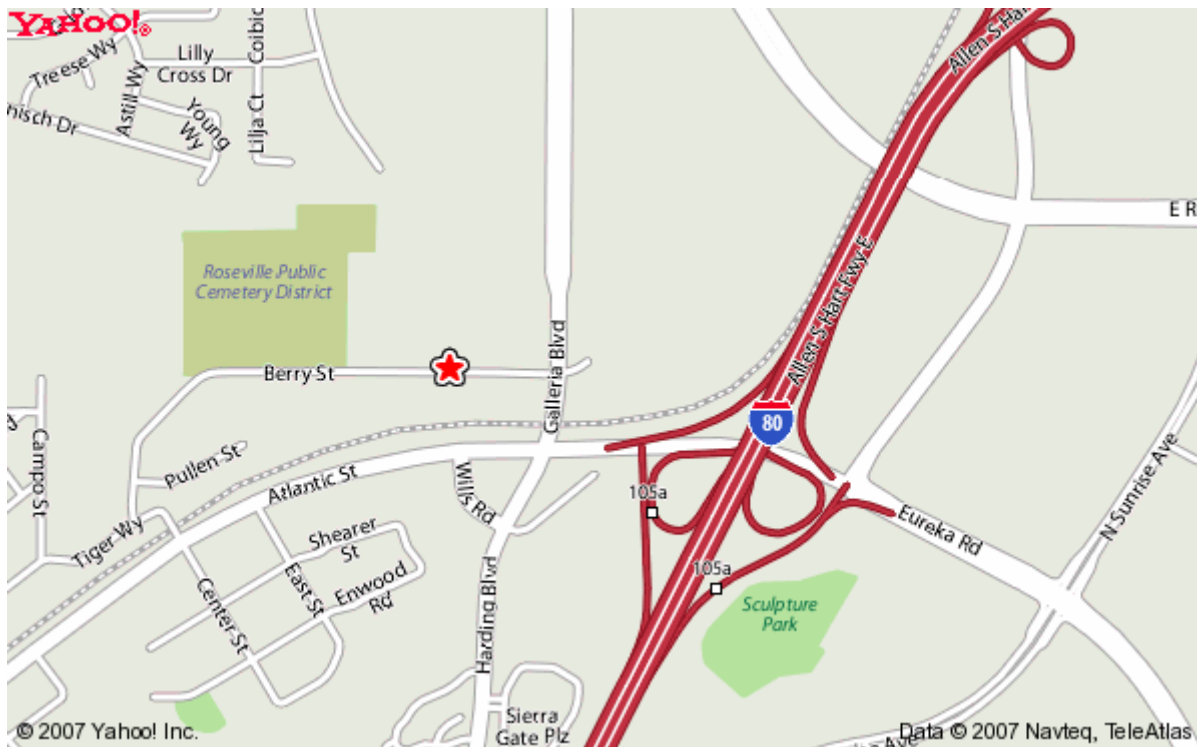

## ROSEVILLE READYMIX

721 Berry Street  
Roseville, CA 95678  
(916) 783-7132

### From Sacramento

Take I-80 east toward Reno  
Exit at Eureka Road and turn left over the freeway  
Turn right on Galleria Blvd  
Turn left onto Berry Street  
Turn into 1st gate on the right side

### From Airport

Merge onto I-5 S toward Sacramento  
Merge onto I-80 E toward Reno  
Exit at Eureka Road and turn left over the freeway  
Turn right on Galleria Blvd  
Turn left onto Berry Street  
Turn into 1st gate on the right side