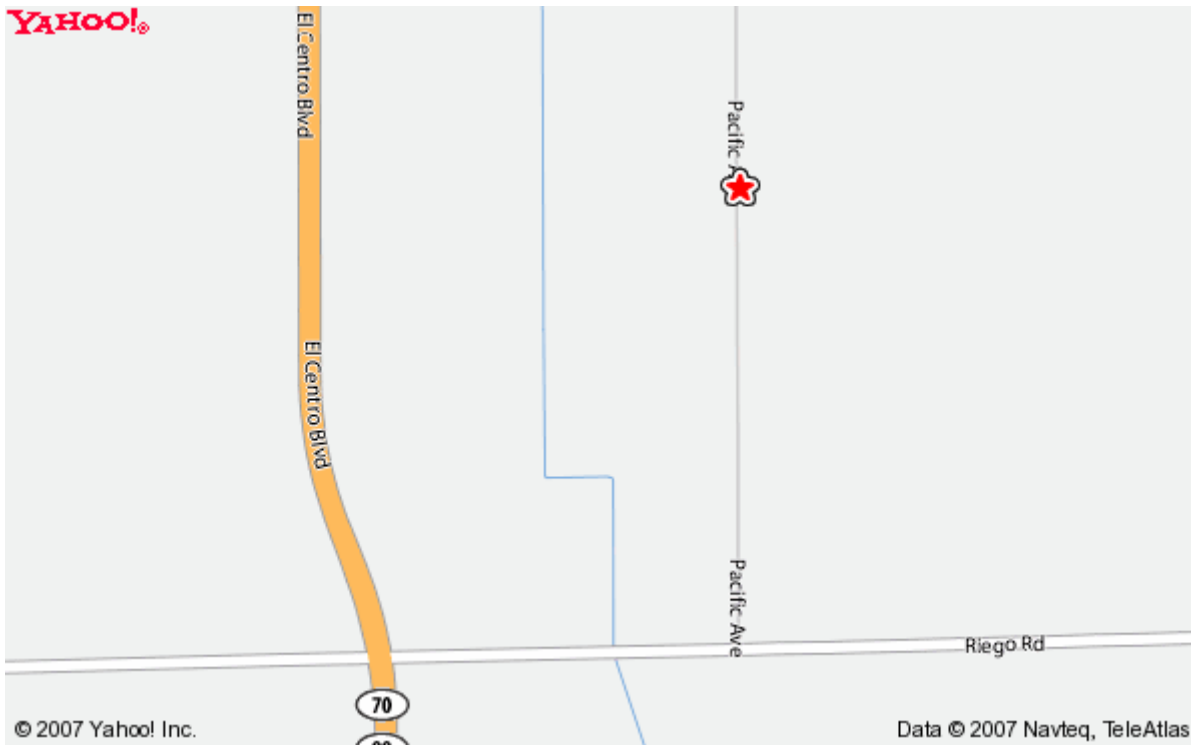

PLEASANT GROVE READYMIX

7466 Pacific Avenue
Pleasant Grove, CA 95668
(916) 991-8170

From Sacramento

Take I-5 North to 99 North
Turn right on Riego Road
Turn left on Pacific Avenue
Go about 1 mile and facility will be on the right side

From Airport

Merge onto I-5 S toward Sacramento
Merge onto CA-99 N toward Yuba City
Turn right onto Riego Rd.
Turn left onto Pacific Ave,