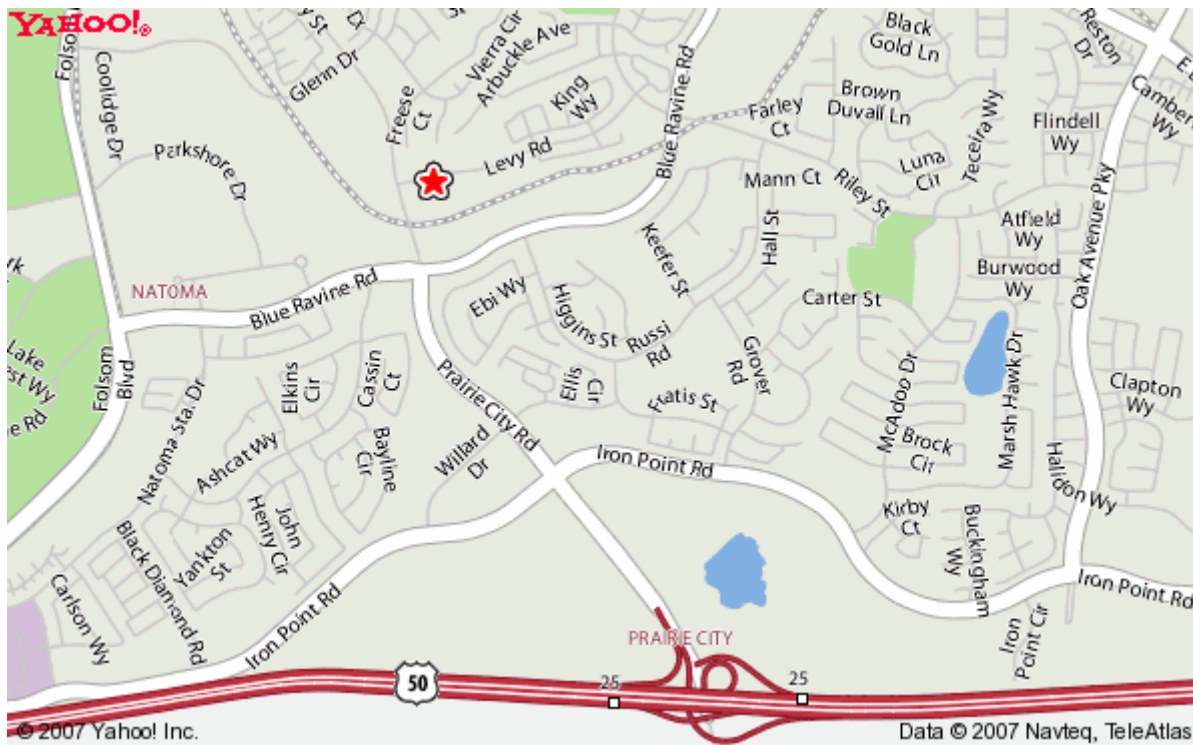

FOLSOM READYMIX

535 Levy Road 19A

Folsom, CA 85630

(916)985- 0207

From Sacramento

- Take U.S. 50 east toward South Lake Tahoe
- Exit Prairie City Road and turn left
- After Blue Ravine, Prairie City turns into Sibley Street
- Turn right onto Levy Road
- Look for Folsom Readymix sign on the right

From Airport

- Merge onto I-5 S toward Sacramento
- Merge onto US-50 E toward South Lake Tahoe
- Exit Prairie City Road and turn left
- After Blue Ravine, Prairie City turns into Sibley Street
- Turn right onto Levy Road
- Look for Folsom Readymix sign on the right