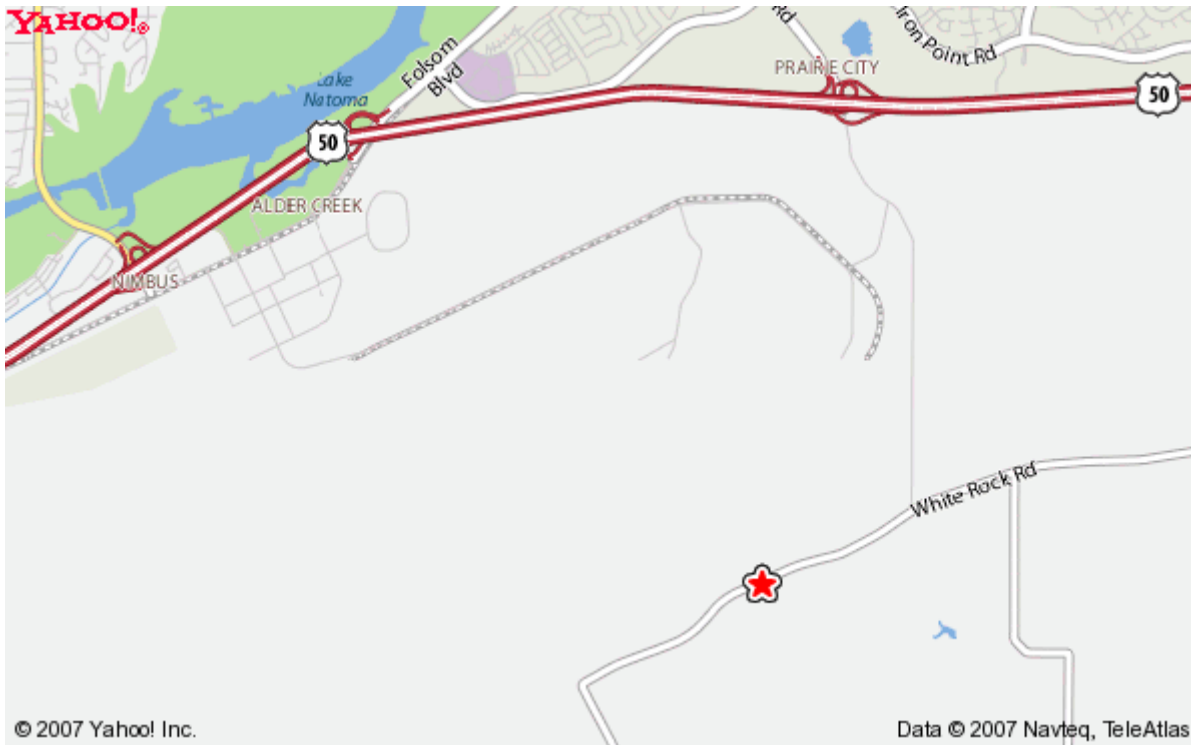

**PRAIRIE CITY**  
13333 White Rock Road  
Rancho Cordova, CA 95670  
(916) 985-2052

#### **From Sacramento**

Take U.S. 50 east to Rancho Cordova  
Exit on Zinfandel Drive and turn right  
Turn left on White Rock Road  
Follow White Rock Road to the "T"  
At the T, turn left and continue on White Rock Road  
Look for Teichert Aggregates sign on the right

#### **From Airport**

Merge onto I-5 S toward Sacramento  
Merge onto US-50 East towards South Lake Tahoe  
Take Zinfandel Drive exit  
Turn right onto Zinfandel Drive  
Turn left onto White Rock Road  
Follow White Rock Road to the "T"  
At the T, turn left and continue on White Rock Road  
Look for Teichert Aggregates sign on the right