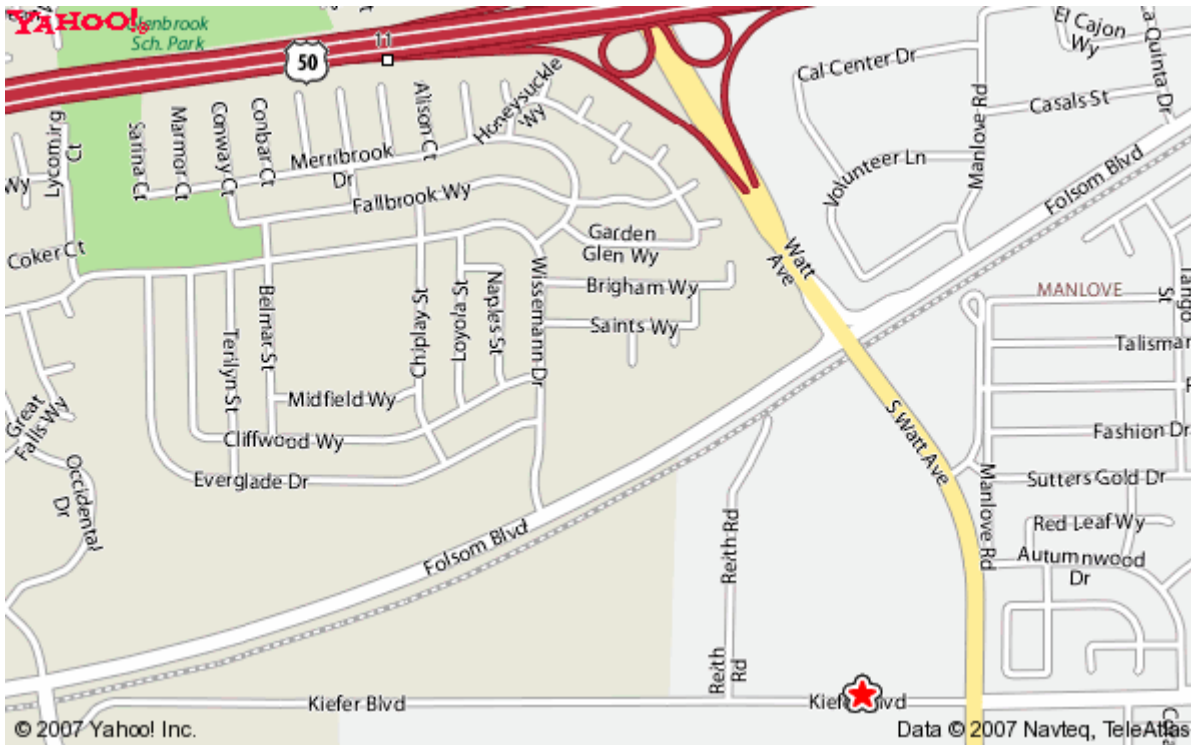

PERKINS PLANT
8760 Kiefer Blvd.
Sacramento, CA 95826
(916) 386- 6905

Directions from Hwy 50

Exit Watt Ave. South
Merge onto Watt Ave.
Turn right onto Kiefer Blvd.
Turn left into Plant
Check in at Scalehouse

From Airport

Merge onto I-5 toward Sacramento
Take U.S. 50 east toward South Lake Tahoe
Exit Watt Ave. South
Merge onto Watt Ave.
Turn right onto Kiefer Blvd.
Turn left into Plant
Check in at Scalehouse