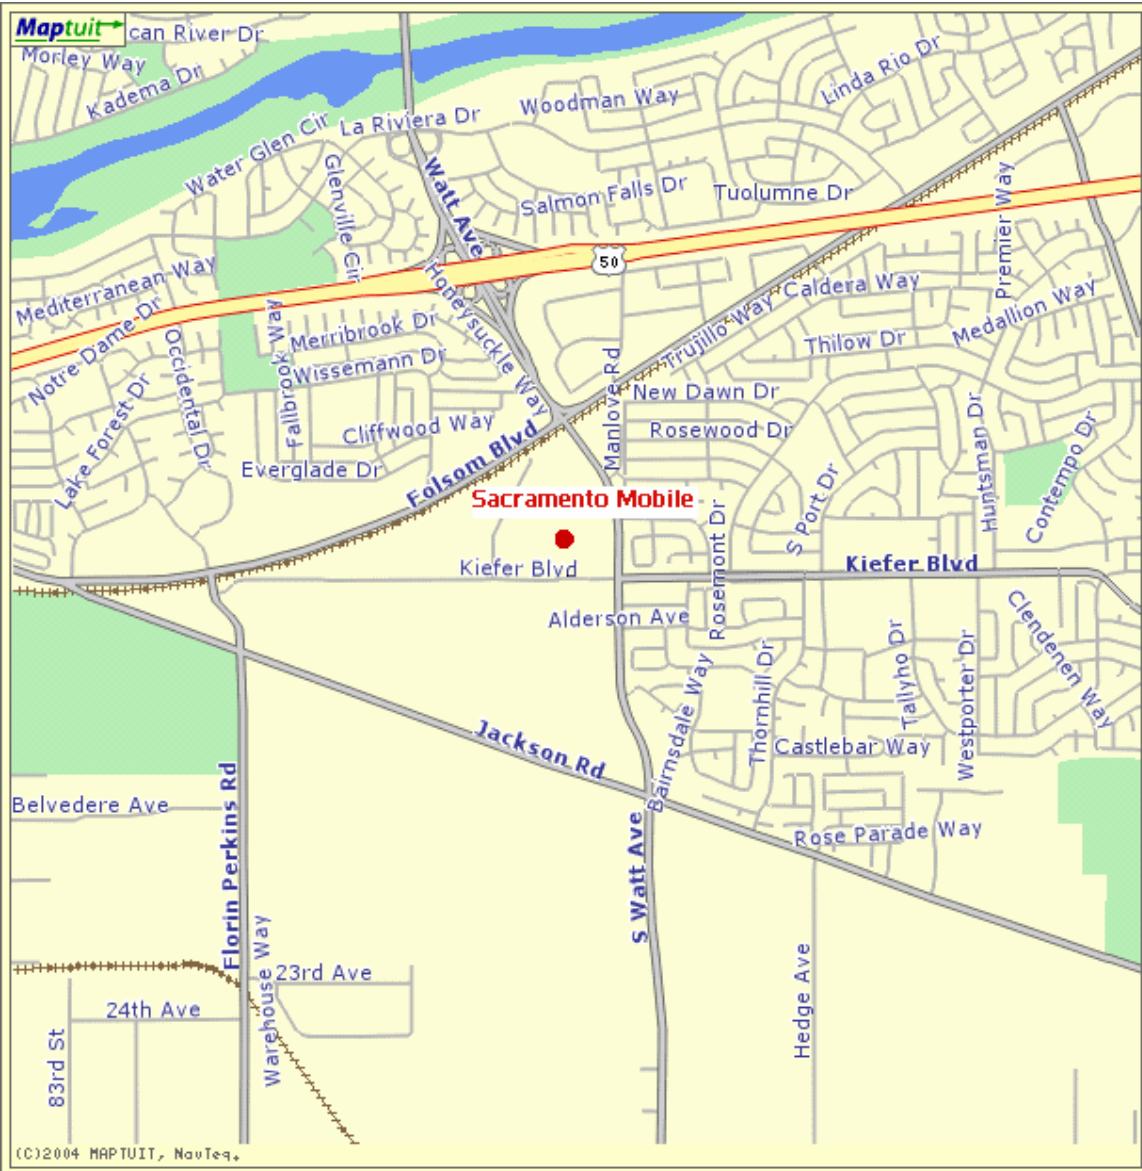

Sacramento Mobile Equipment
8833 Kiefer Blvd
Sacramento, CA 95826
916-386-3700

Driving Directions – from Sacramento:
Take U.S. 50 east toward South Lake Tahoe
Exit Watt Avenue South
Turn right onto Manlove and into Teichert facility