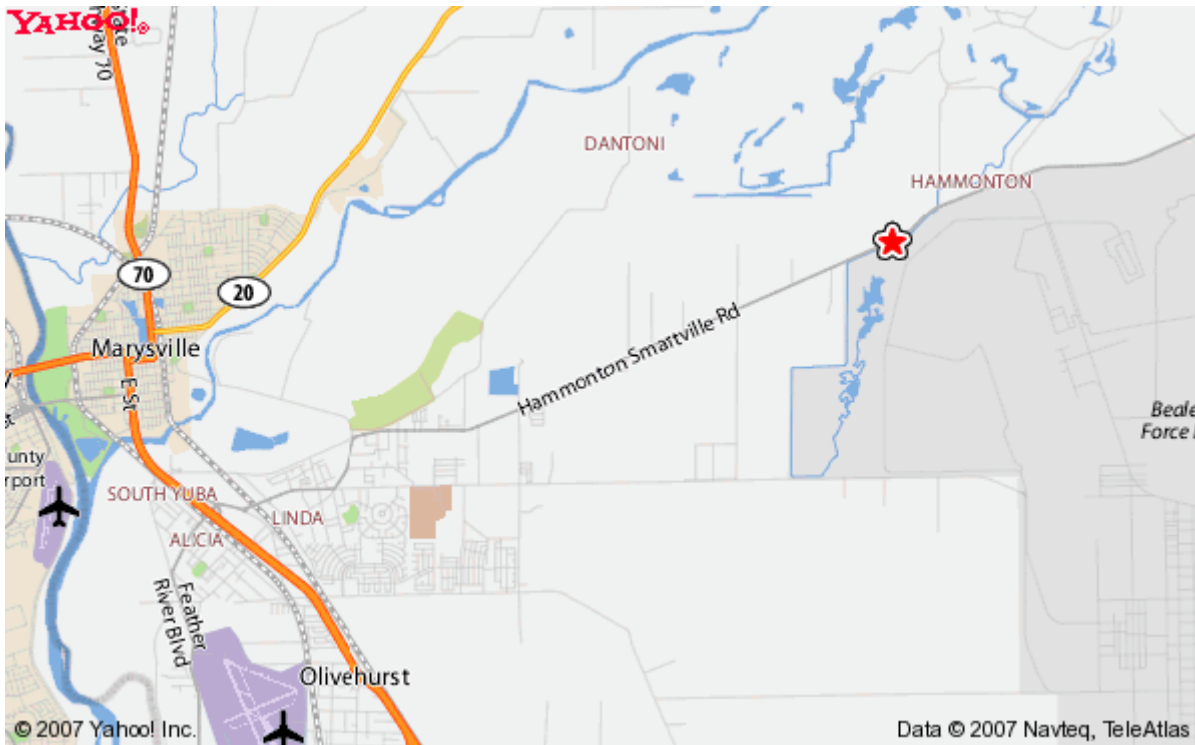

MARYSVILLE

4249 Hammonton-Smartville Road
Marysville, CA 95901
(530) 743-6111

From Sacramento

Take I-5 north to 99 Yuba City / Marysville

Take 70 to Marysville

Exit onto Olivehurst – once you exit, this road becomes Lindhurst, follow it to 2nd light

Turn right onto North Beale Road

At 2nd stoplight, turn left onto Hammonton-Smartville Road (Note: No road name will be seen)

Go about 7 miles and look for Teichert plant on the left

From Airport

Merge onto I-5 S toward Sacramento

Merge onto CA-70 N toward Marysville

Exit onto Olivehurst -- once you exit, this road becomes Lindhurst, follow it to 2nd light

Turn right onto North Beale Road

At 2nd stoplight, turn left onto Hammonton-Smartville Road (Note: No road name will be seen)

Go about 7 miles and look for Teichert plant on the left