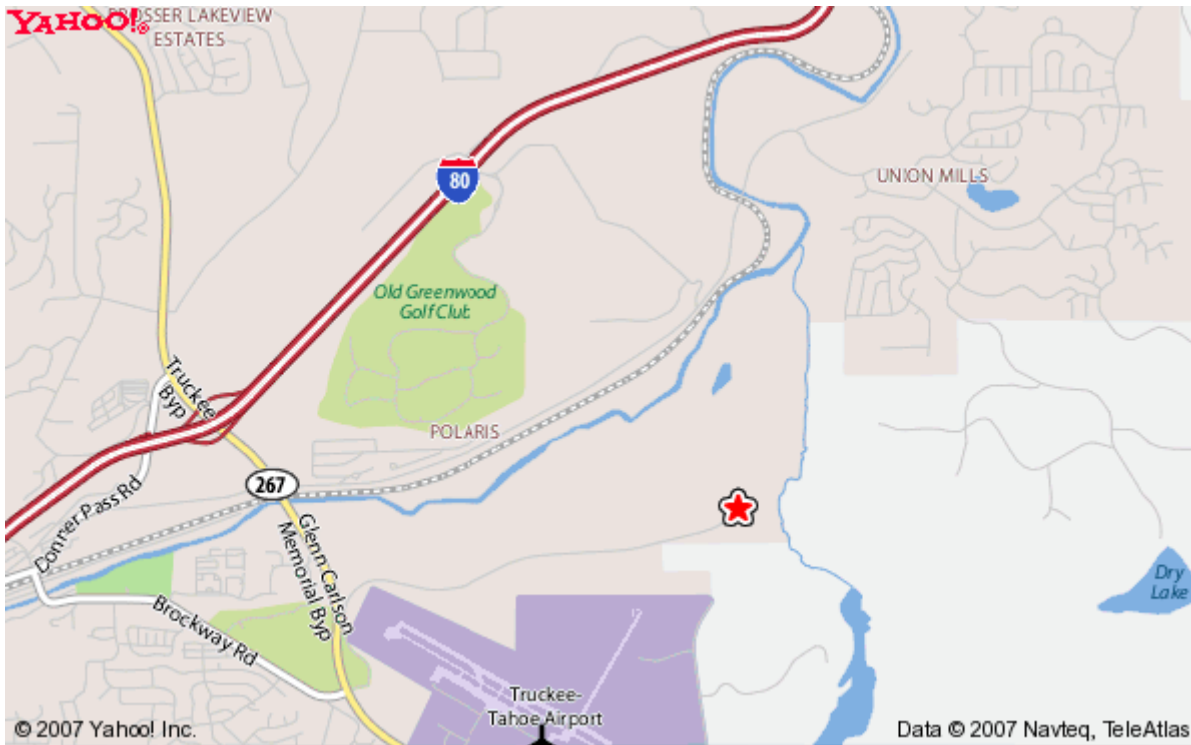

MARTIS VALLEY
13879 Joerger Drive
Truckee, CA 96161
(530) 587-3811

From Sacramento

Take I-80 east toward Reno
Exit 188B at Truckee (267 South, Kings Beach exit)
Turn right at the light onto the 267 bypass
Travel over the Truckee River and turn left at the next light on Soaring Way
Take an immediate left onto Joerger
Follow the road to end – about two miles

From Airport

Merge onto I-5 S toward Sacramento
Merge onto I-80 E toward Reno
Exit 188B at Truckee (267 South, Kings Beach exit)
Turn right at the light onto the 267 bypass
Travel over the Truckee River and turn left at the next light on Soaring Way
Take an immediate left onto Joerger
Follow the road to end – about two miles