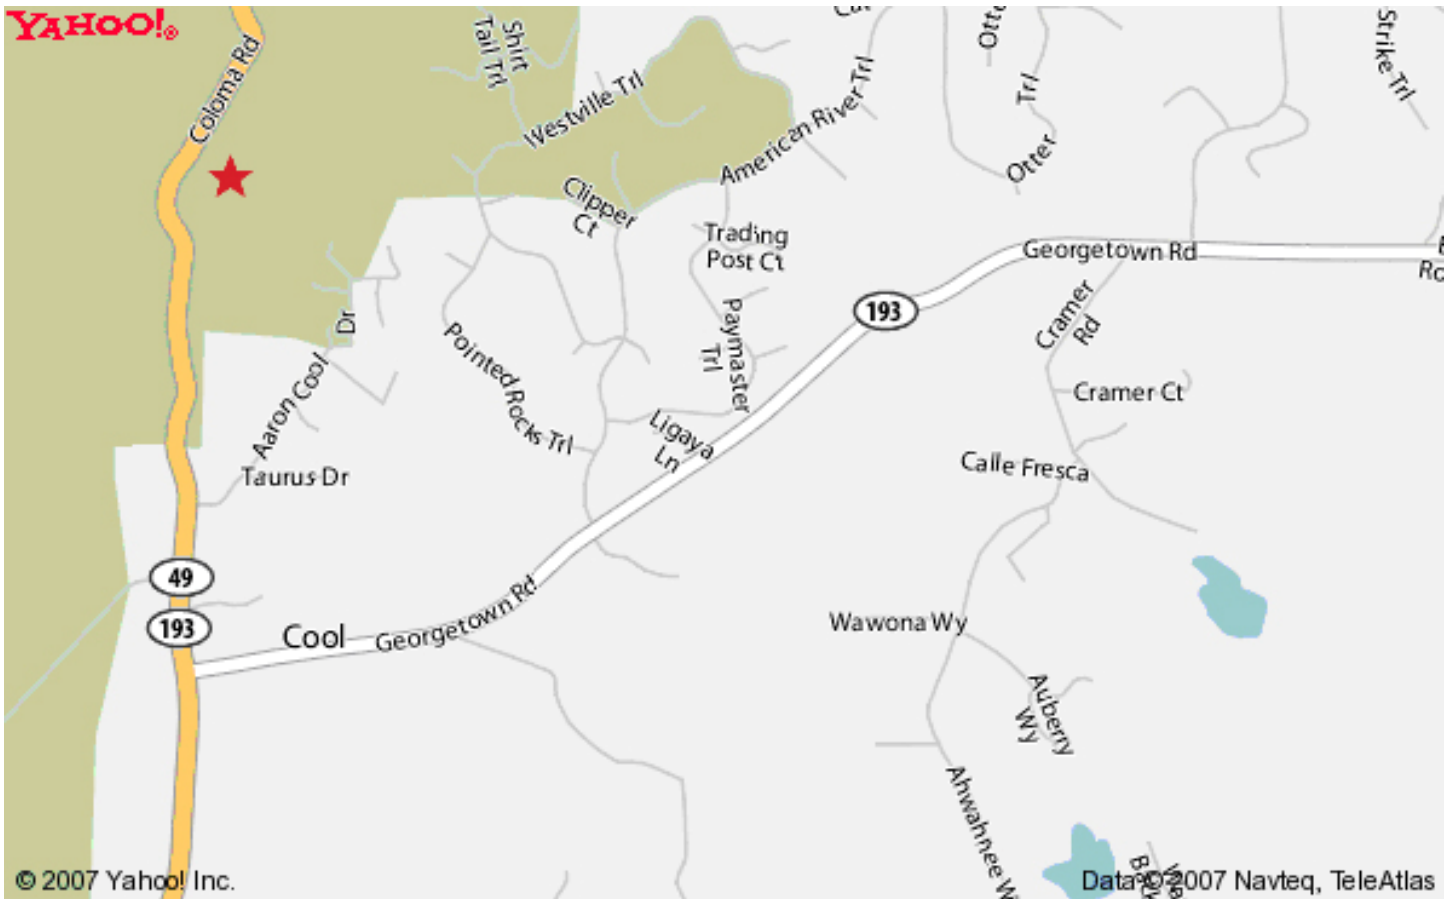

COOL CAVE QUARRY

2601 Highway 49

Cool, CA 95614

(530) 885-4244

From Sacramento

Take I-80 east toward Reno
Once in Auburn, take the Elm Avenue exit
Turn left onto Elm Avenue
Turn left onto High Street, continue straight on Highway 49
Turn right onto the bridge at the bottom of the canyon
Plant will be on the left
Check in at the Scalehouse

From Airport

Merge onto I-5 South toward Sacramento
Merge onto I-80 East via Exit 522 toward Reno
Once in Auburn, take the Elm Avenue exit
Turn left onto Elm Avenue
Turn left onto High Street, continue straight on Highway 49
Turn right onto the bridge at the bottom of the canyon
Plant will be on the left
Check in at the Scalehouse