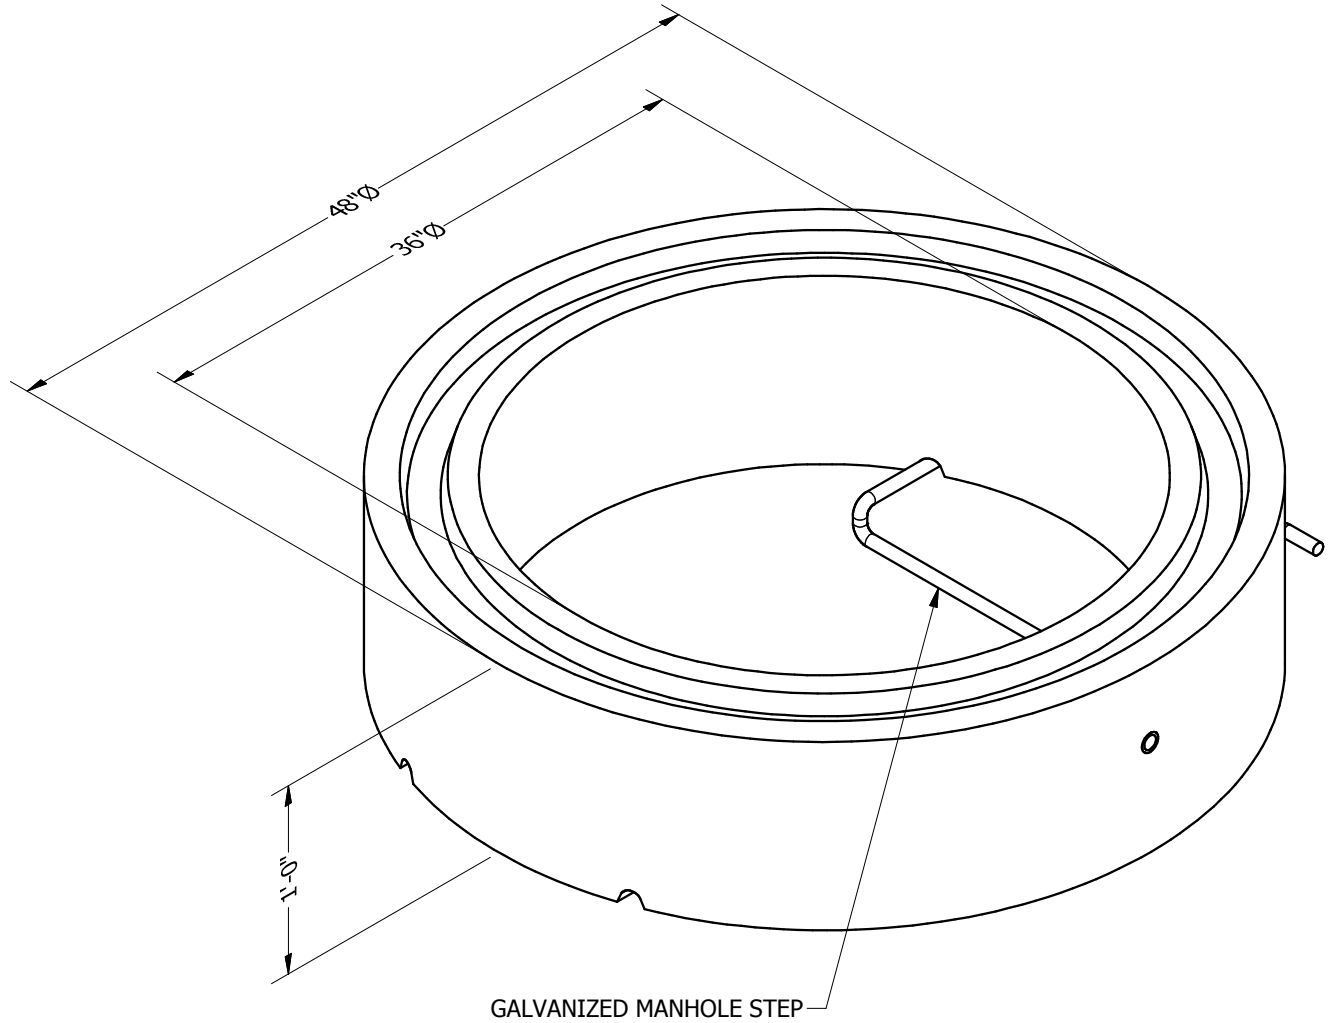

MATERIAL LIST

PART NUM	DESCRIPTION	WEIGHT (LBS)
0360-E12	36" x 12" GRADE RING	812
RACLADS1	GALVANIZED MANHOLE STEP	7

CUSTOMER SERVICE
 Order and delivery assistance
 (916) 386-6174
 pcservice@teichert.com

2441 W. CHARTER WAY STOCKTON, CA 95206
 PHONE: (209) 464-7696 FAX: (209) 464-6822

36" INSIDE DIAMETER x 12"
 AT&T MANHOLE
 GRADE RING

ISSUE DATE: 1/5/2009

AGENCY SERIES:

PART #:

ASY-0360-E12-AT