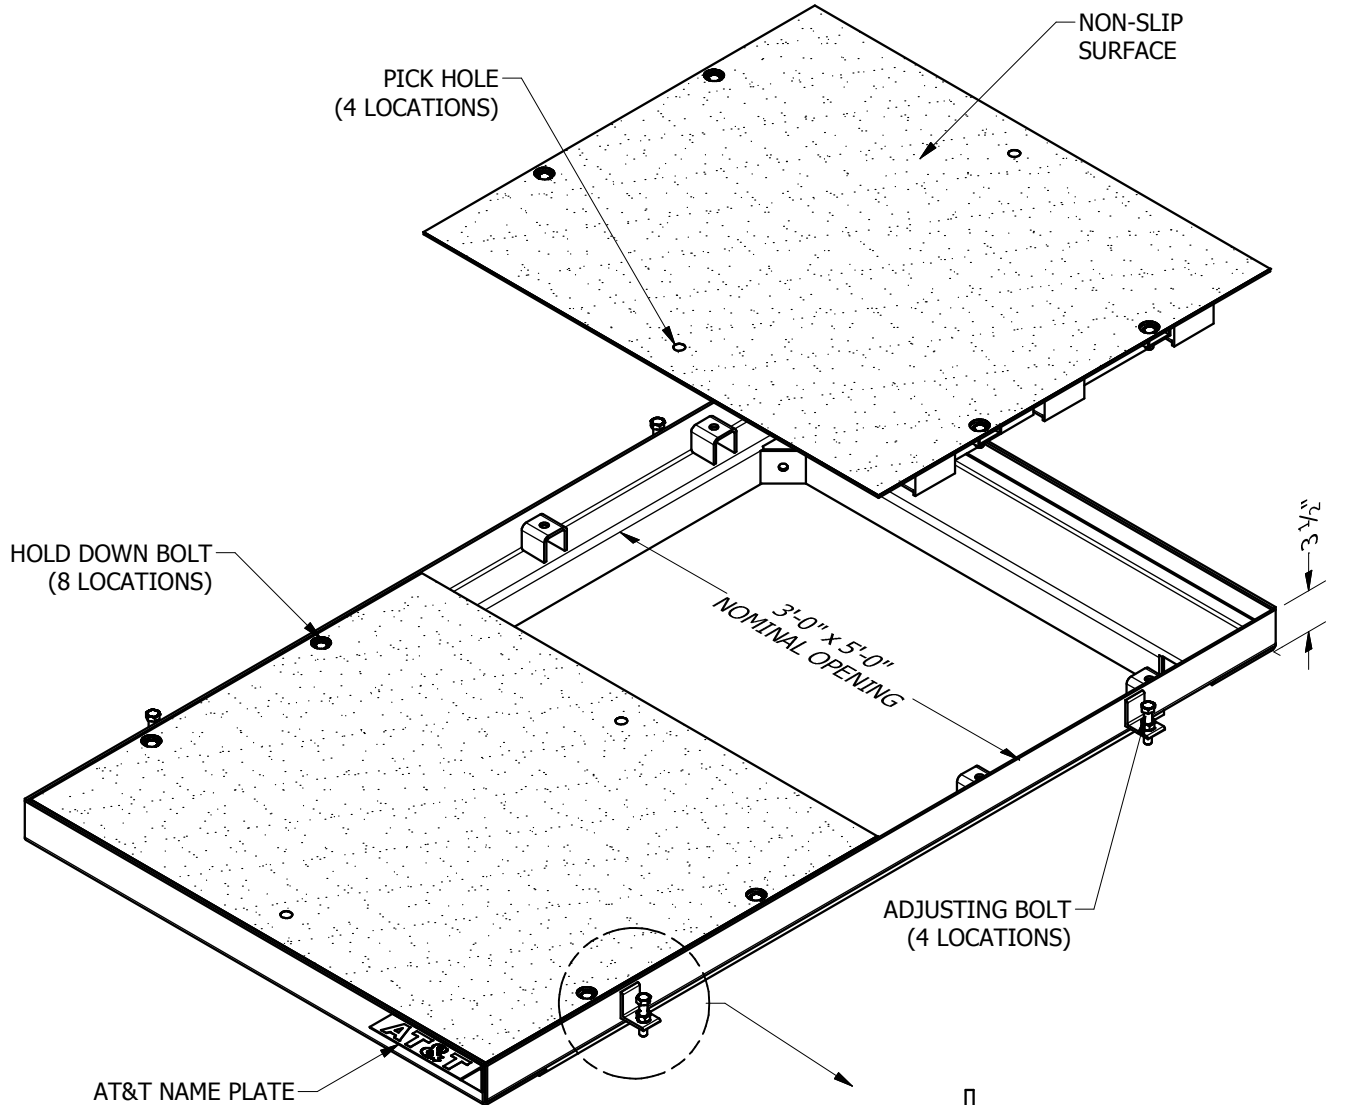

AT&T PID: 000600353

SKIRTED STYLE HATCH MOUNTING DETAIL

WEIGHT: 395 LBS

CUSTOMER SERVICE
Order and delivery assistance
(916) 386-6174
pcservice@teichert.com

ENGINEERING/TECHNICAL SERVICE
Technical assistance and on site support
(916) 386-6177
pcengineering@teichert.com

3'-0" x 5'-0" (ID) ACCESS COVER
PEDESTRIAN RATED
BOLT DOWN / DRAG OFF NON-SLIP
ADJUSTABLE SKIRTED STYLE FRAME

ISSUE DATE:

1/5/2009

AGENCY SERIES:

PTS-3660

PART #:

0400-SDC-PRNS-AT