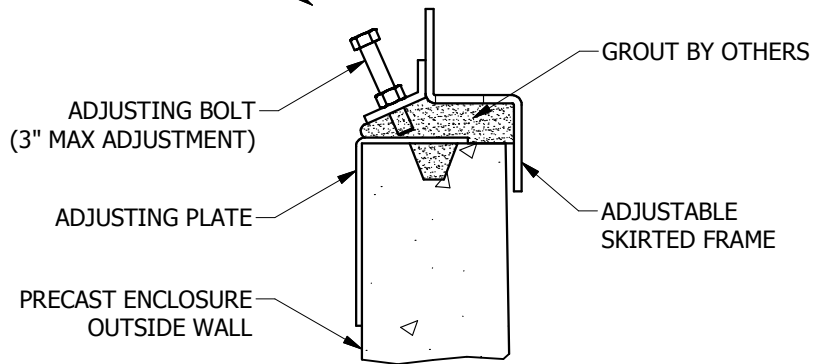

AT&T PID: 000600353

SKIRTED STYLE HATCH MOUNTING DETAIL

WEIGHT: 395 LBS

CUSTOMER SERVICE
Order and delivery assistance
(916) 386-6174
pcservice@teichert.com

ENGINEERING/TECHNICAL SERVICE
Technical assistance and on site support
(916) 386-6177
pcengineering@teichert.com

TEICHERT PRECAST PRODUCTS

SACRAMENTO · STOCKTON
WWW.TEICHERTPRECASTPRODUCTS.COM

8180 SIGNAL COURT SACRAMENTO, CA 95824
PHONE: (916) 386-6174 FAX: (916) 386-8823

2441 W. CHARTER WAY STOCKTON, CA 95206
PHONE: (209) 464-7696 FAX: (209) 464-6822

3'-0" x 5'-0" (ID) ACCESS COVER
PEDESTRIAN RATED
BOLT DOWN / DRAG OFF NON-SLIP
ADJUSTABLE SKIRTED STYLE FRAME

ISSUE DATE:

1/5/2009

AGENCY SERIES:

PTS-3660

PART #:

0400-SDC-PRNS-AT