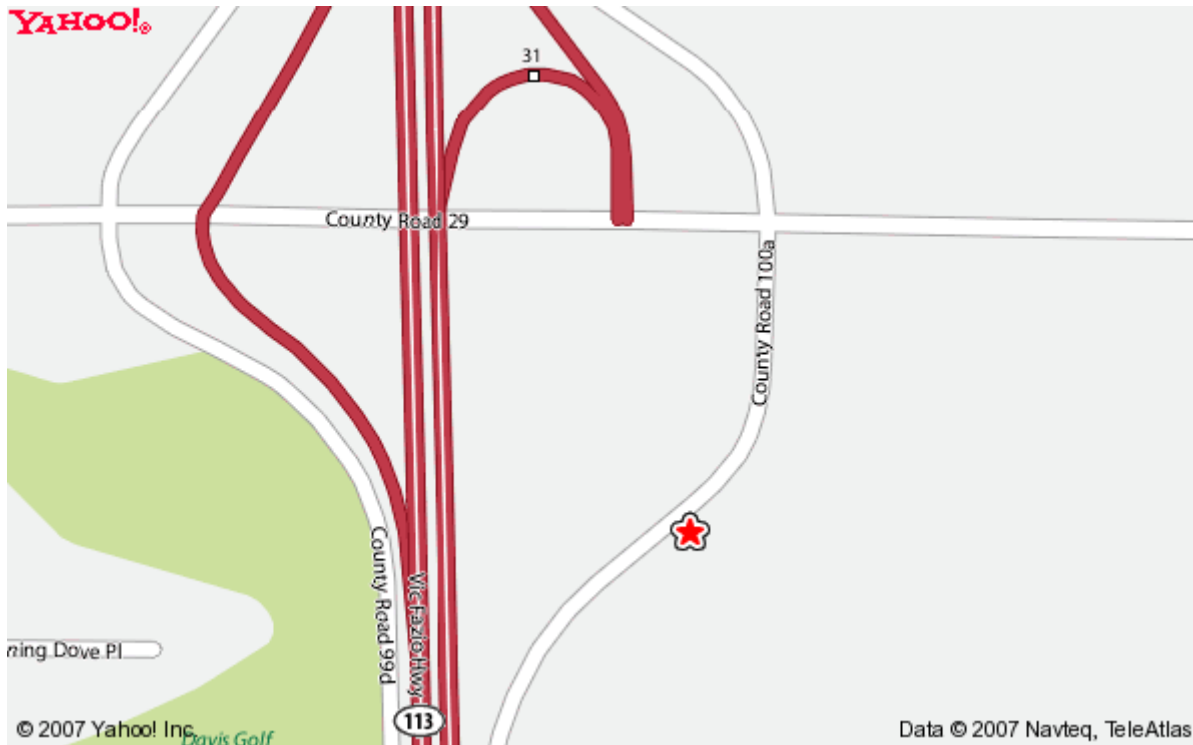

WOODLAND OFFICE
24207 Country Road 100A
Davis, CA 95616
(530) 406-4200

From Sacramento

Take I-80 west toward Davis
Exit on Highway 113, go north
Exit onto County Road 29
Turn left onto County Road 29
Turn right onto County Road 100A

From Airport

Go Southwest on Airport Blvd.
Stay straight to go onto Lindbergh Dr.
Turn left onto Airport Blvd.
Merge onto I-5 N toward Woodland
Merge onto E Main Street toward Woodland
Merge onto CA-113 S Via left ramp toward David
Take Road 29 Exit
Turn left onto County Road 29
Turn right onto County Road 100A