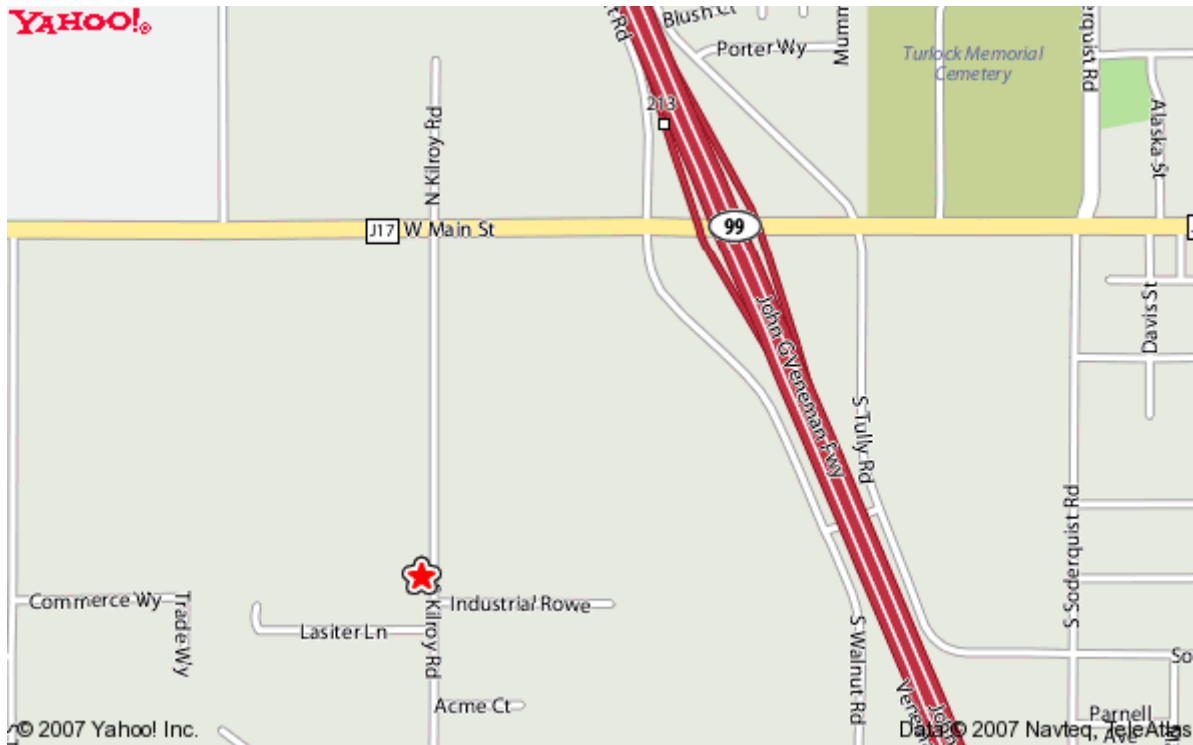

TURLOCK OFFICE
835 South Kilroy Road
Turlock, CA 95380
(209) 632-6600

From Sacramento

Take 99 south to Turlock
Exit West Main and turn right onto West Main
Turn left onto Kilroy
Cross railroad tracks
Teichert is on the right behind L&W Steel
in the 2nd set of warehouses

From Airport

Go Southwest on Airport Blvd.
Stay straight to go onto Lindbergh Dr.
Turn left onto Airport Blvd.
Merge onto I-5 toward Sacramento
Merge onto CA-4 E toward Downtown Stockton
Merge onto CA-99 S toward Fresno
Take West Main St. Exit toward Central Turlock
Turn right onto W. Main Street
Turn left onto Kilroy Road