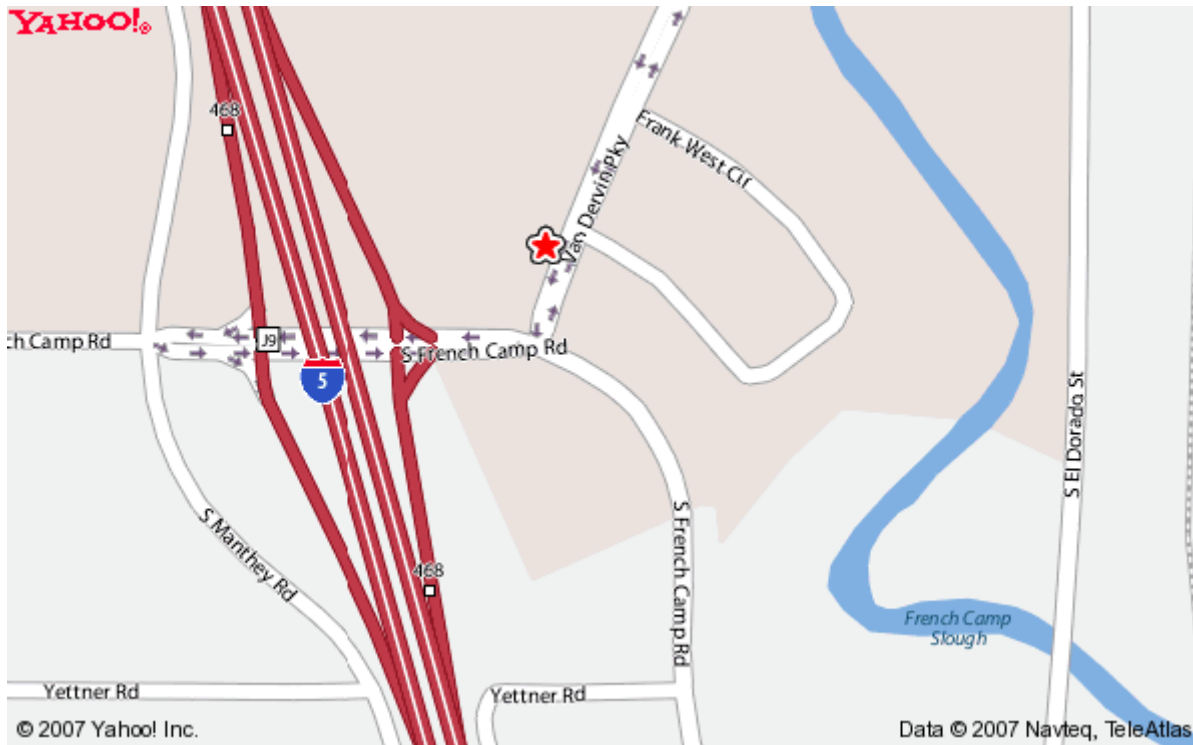

STOCKTON OFFICE
B265 Val Dervin Parkway
Stockton, CA 95206
(209) 983-2300

From Sacramento

Take I-5 south to Stockton
Exit French Camp Road
At stop sign turn and go left under freeway
Turn left on Van Dervin Parkway
District office will be on the left

From Airport

Go Southwest on Airport Blvd.
Stay straight to go onto Lindbergh Dr.
Turn left onto Airport Blvd.
Merge onto I-5 toward Sacramento
Exit 486 toward French Camp
Turn left onto French Camp Rd.
Turn left onto Van Dervin Parkway
Office will be on the left