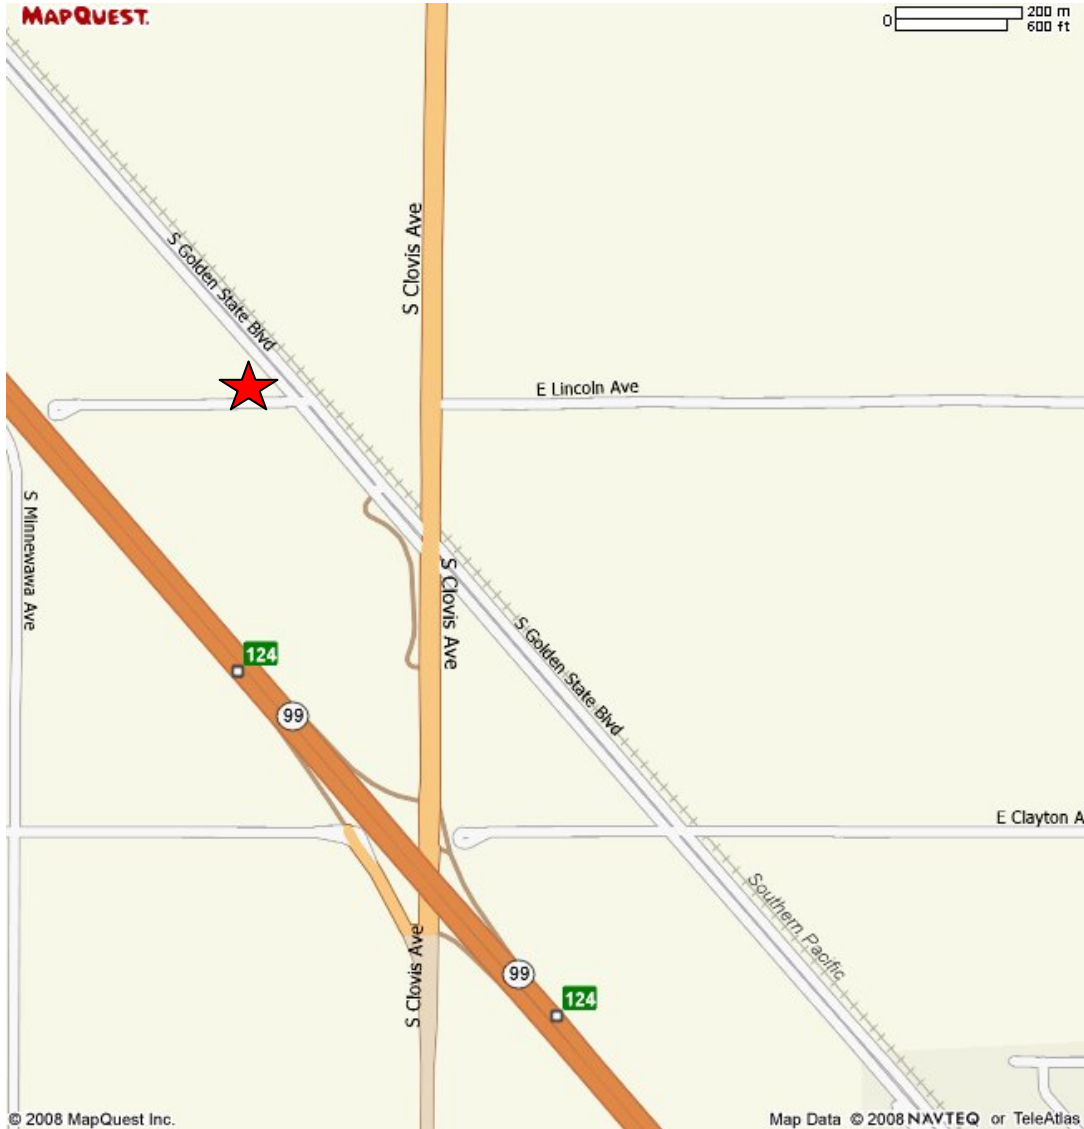

FRESNO OFFICE
4533 E. Citron Ave
Fresno, CA 93725
(559) 813-3100

Southbound Hwy 99

Exit on Clovis Ave
Turn left back over Hwy 99
Turn left onto S Golden State Blvd
Turn left on E. Lincoln Ave
Turn right on E. Citron Ave

From Airport

Exit on S. Clovis Ave
Merge/Turn right on S. Clovis Ave
Turn left onto S. Golden State Blvd
Turn left on E. Lincoln Ave
Turn right on E. Citron Ave