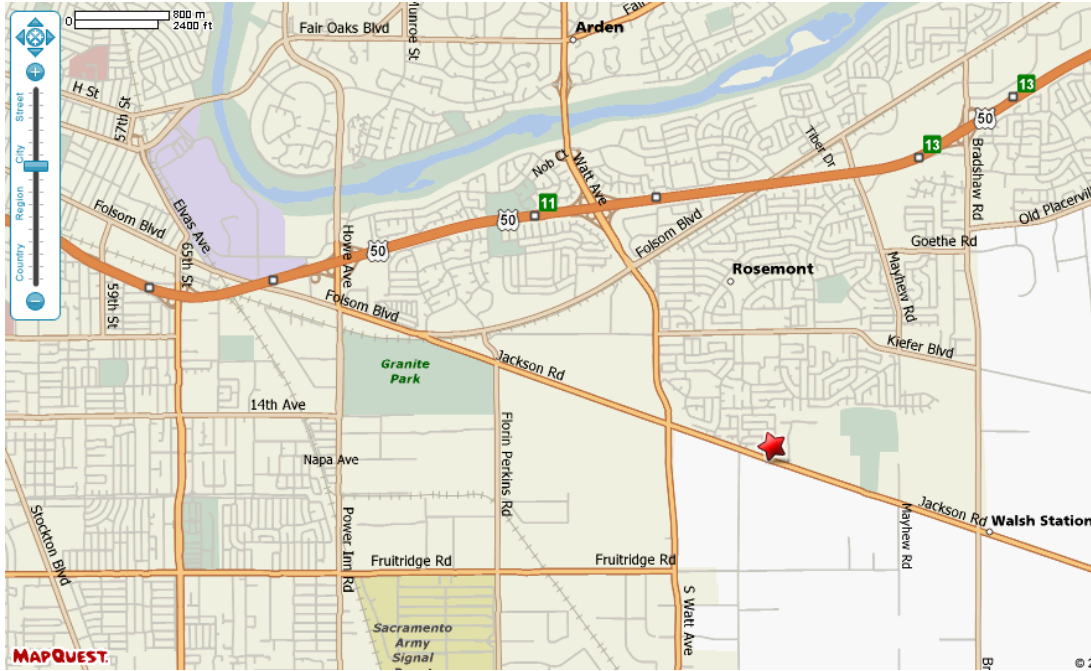

ANGELO UTILITIES
9190 Jackson Road
Sacramento, CA 95826
(916) 361-6300

Directions From Hwy 50

Exit Watt South
Turn Left onto Jackson Road
Angelo Utilities will be on the right hand side

Directions from Airport

Merge onto I-5 toward Sacramento
Merge onto Hwy 50 East
Exit Watt South
Turn left onto Jackson Road
Angelo Utilities will be on the right hand side